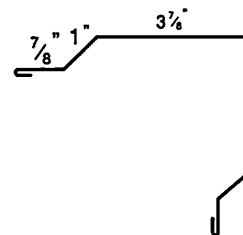

RAT GUARD

EAVE

J-CHAN

GABLE

RIDGE CAP

OUTSIDE CORNER

D-STYLE EAVE

PANEL PROFILES