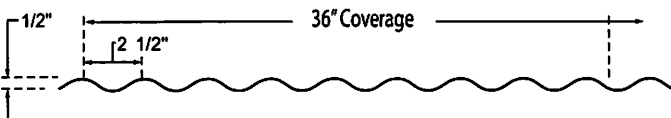

PANEL PROFILES

2 1/2" Corrugated