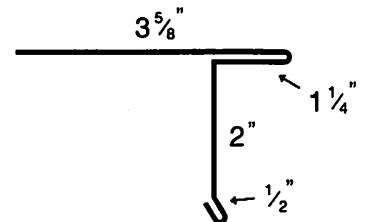

RAT GUARD

EAVE

J-CHAN

GABLE

RIDGE CAP

OUTSIDE CORNER

D-STYLE EAVE

PANEL PROFILES

2 1/2" Corrugated

3' AG Panel

7/8" Corrugated

3' PBR Panel

Snap Lock

High-Rib 1 7/16" TALL