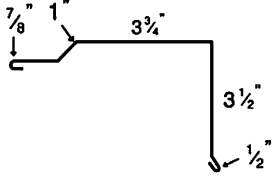

RAT GUARD

EAVE

J-CHAN

GABLE

RIDGE CAP

OUTSIDE CORNER

D-STYLE EAVE

PANEL PROFILES